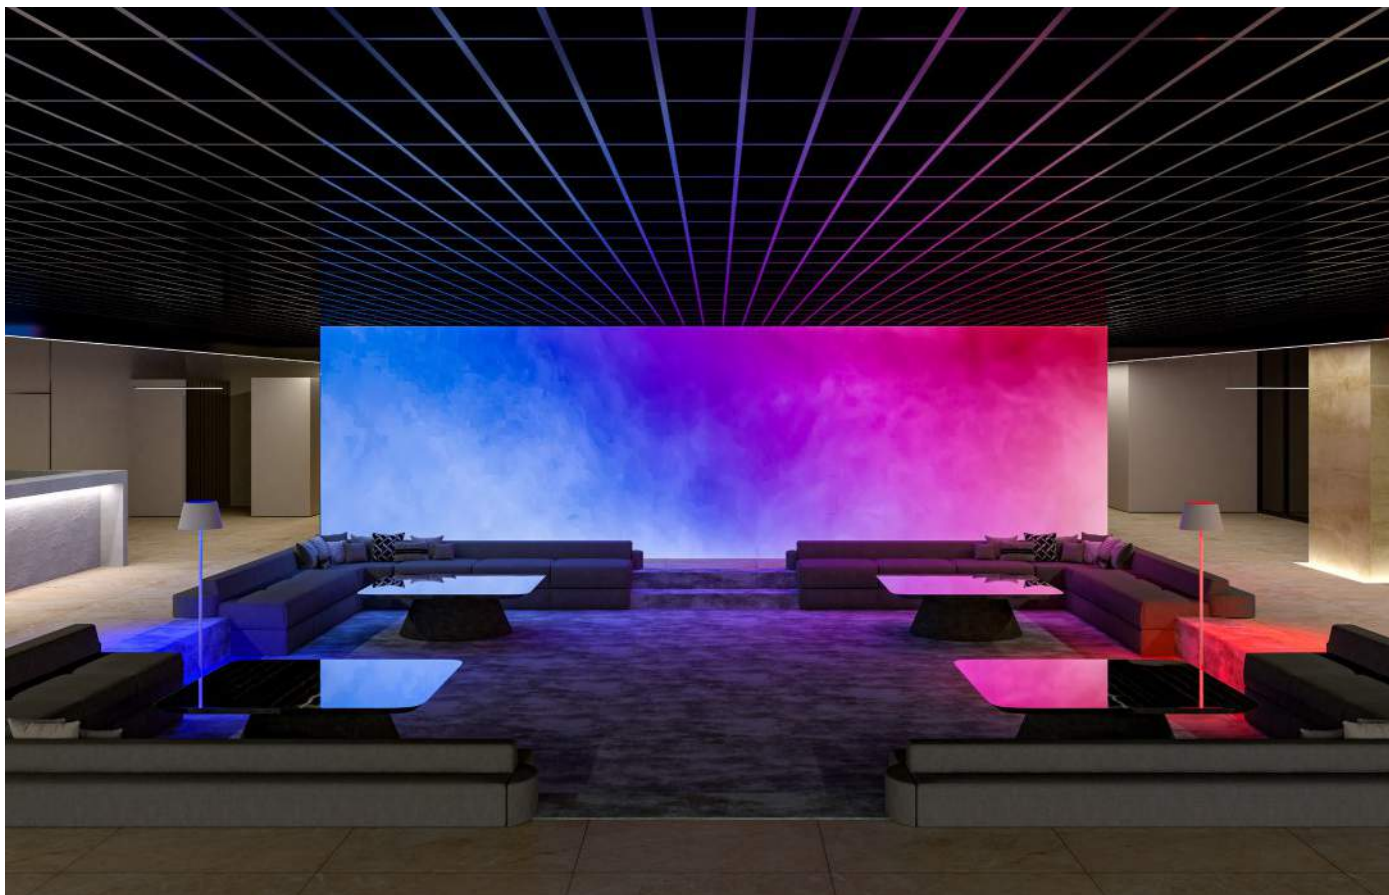

Comfort Atmosphere

Feeling of comfort atmosphere. RGB control can switch base on different environments and visual needs.

Step RGB (switchable)

RGB 7 colors: red, orange, yellow, green, blue, indigo & violet.