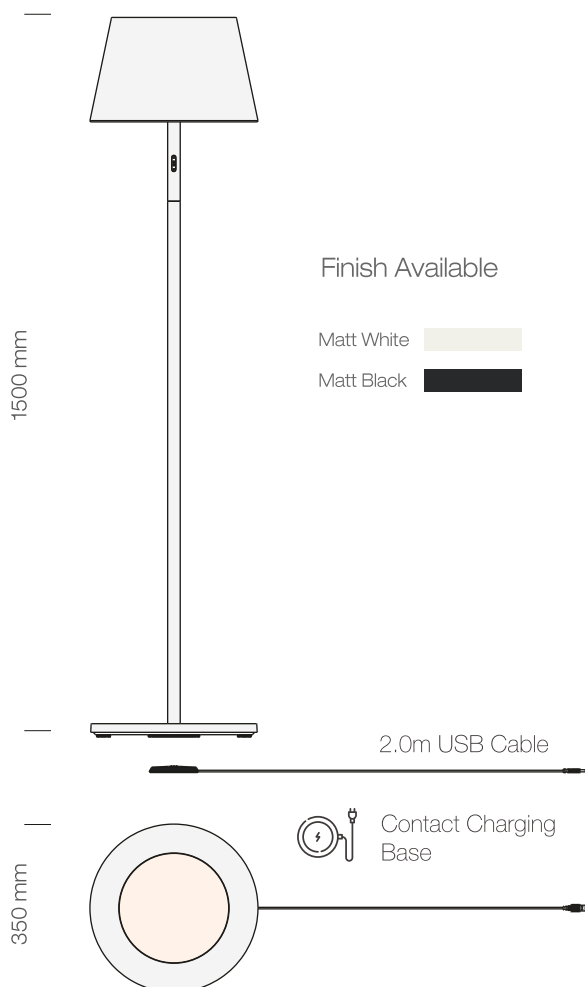

Technical Information

- Light source: OSRAM SMD 2835
- Colour temperature: 2700K, 3000K & 4000K (switchable)
- Colour rendering index: CRI > 80
- RGB: Red, orange, yellow, green, blue, indigo & violet (switchable)
- Dimmer: Stepless dimmable 5%-100%
- Memory function: Memory of brightness, colour temperature and RGB
- Luminaire wattage: 10W
- Voltage: DC3.7V
- Luminaire luminous flux: 600lm
- Light distribution: Wide
- Battery type: 18650 Li-ion battery
- Battery capacity: 13200mAh
- Battery charge: ≤7.5 hours (Fast charging)
- Battery life: ≥ 9 hours (100% light intensity)
- Battery charge protection: Equipped with a self-protection system
- Adapter included: CLASS II; Input AC100-240V; Output DC5V 3A;
- Single contact charging base included: 2.0m USB cable
- Double switch: ON/OFF & dimmer switch, CCT & RGB switch
- Protection class: IP 65
- Impact strength: IK 06
- Safety: Class III
- Weight: 9.4KG