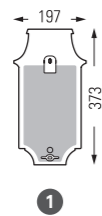

## SOURCES

E27 - 23W max Ø40 mm - H160 mm max  
G9 - 40W max

H 373 mm  
W 197 mm  
D 125 mm

## REFERENCES

Replace ●●● with the colour code

MODEL	E27	G9	SPARE SET OF CLEAR GLASS	SPARE FROSTED GLASS BULB COVER
1	136 001 ●●●	136 002 ●●●	165 042 609	165 076 610

## MOUNTING

Wiring entry point in grey - Fixing kit included

H 373 . W 197 . D 125