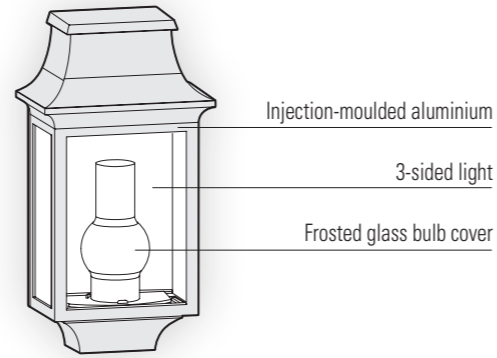

# Louis Philippe 7

IP44  
Class 2

Aluminium  
Clear glass diffuser

## SOURCES

E27 - 23W max Ø40 mm - H160 mm max  
G9 - 40W max

H 373 mm  
W 197 mm  
D 125 mm

## REFERENCES

Replace ●●● with the colour code

MODEL	E27	G9	SPARE SET OF CLEAR GLASS	SPARE FROSTED GLASS BULB COVER
1	136 001 ●●●	136 002 ●●●	165 042 609	165 076 610